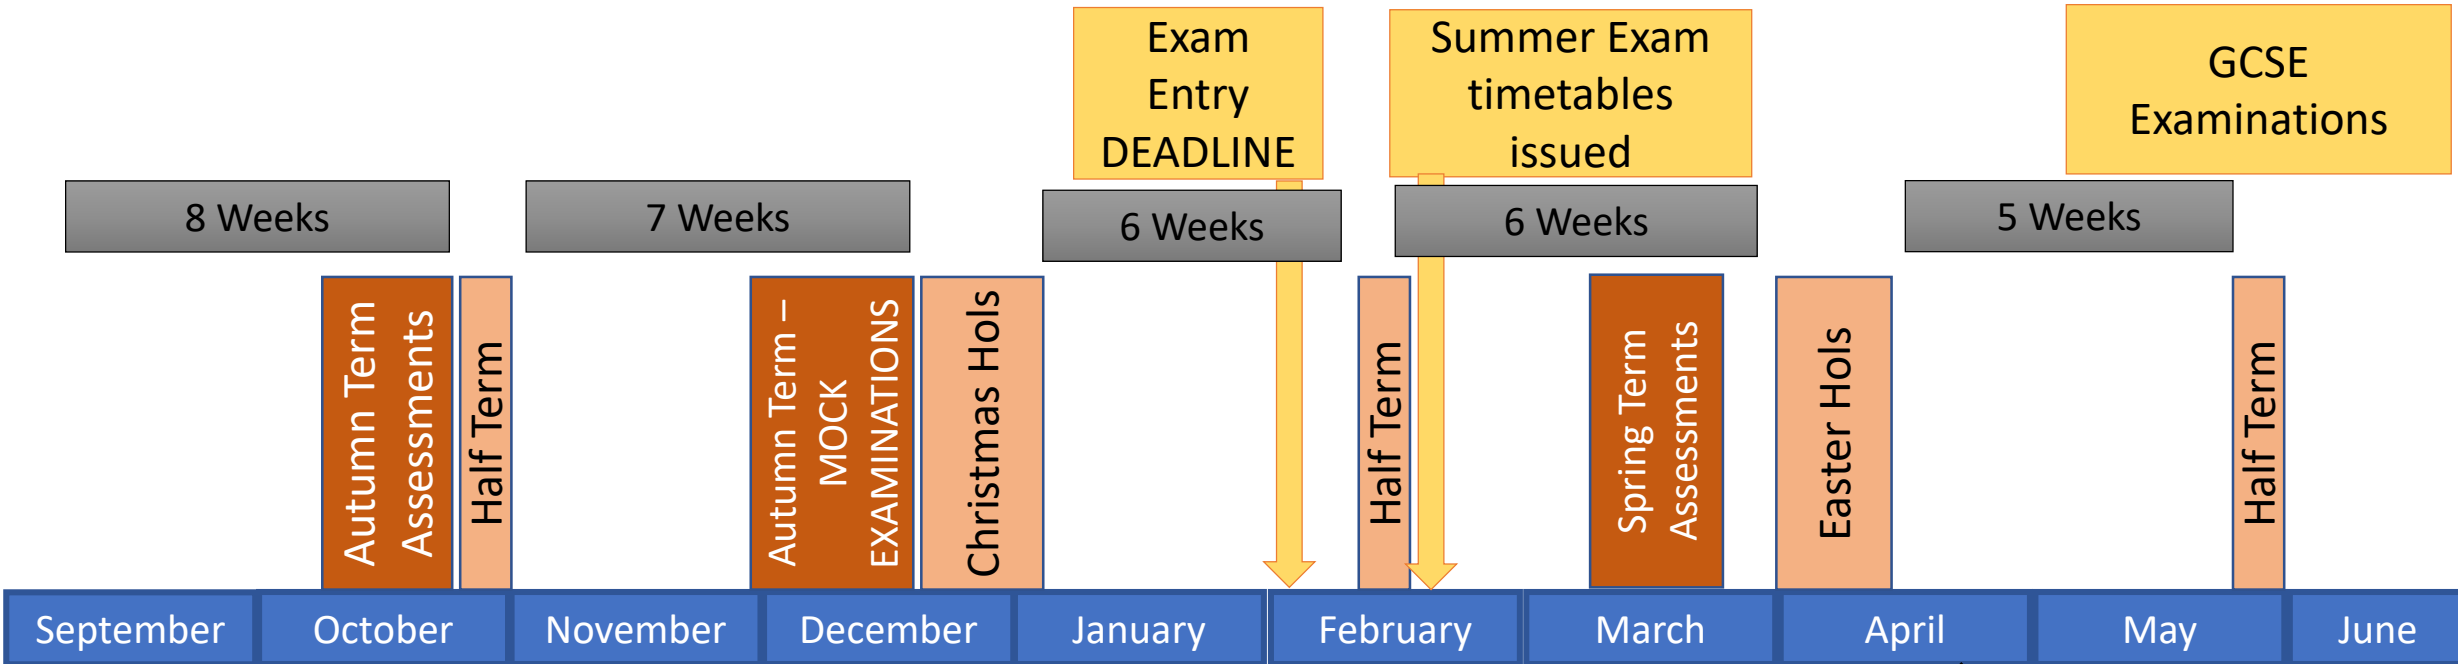

Year 10 Timeline

Year 11 Timeline

Year 11 information evening 12th Nov

LaSWAP OPEN EVENING 28th Nov

LaSWAP Application form deadline

Grade Prediction

Year 11 Parent Evening (29th Jan)

Grade Prediction