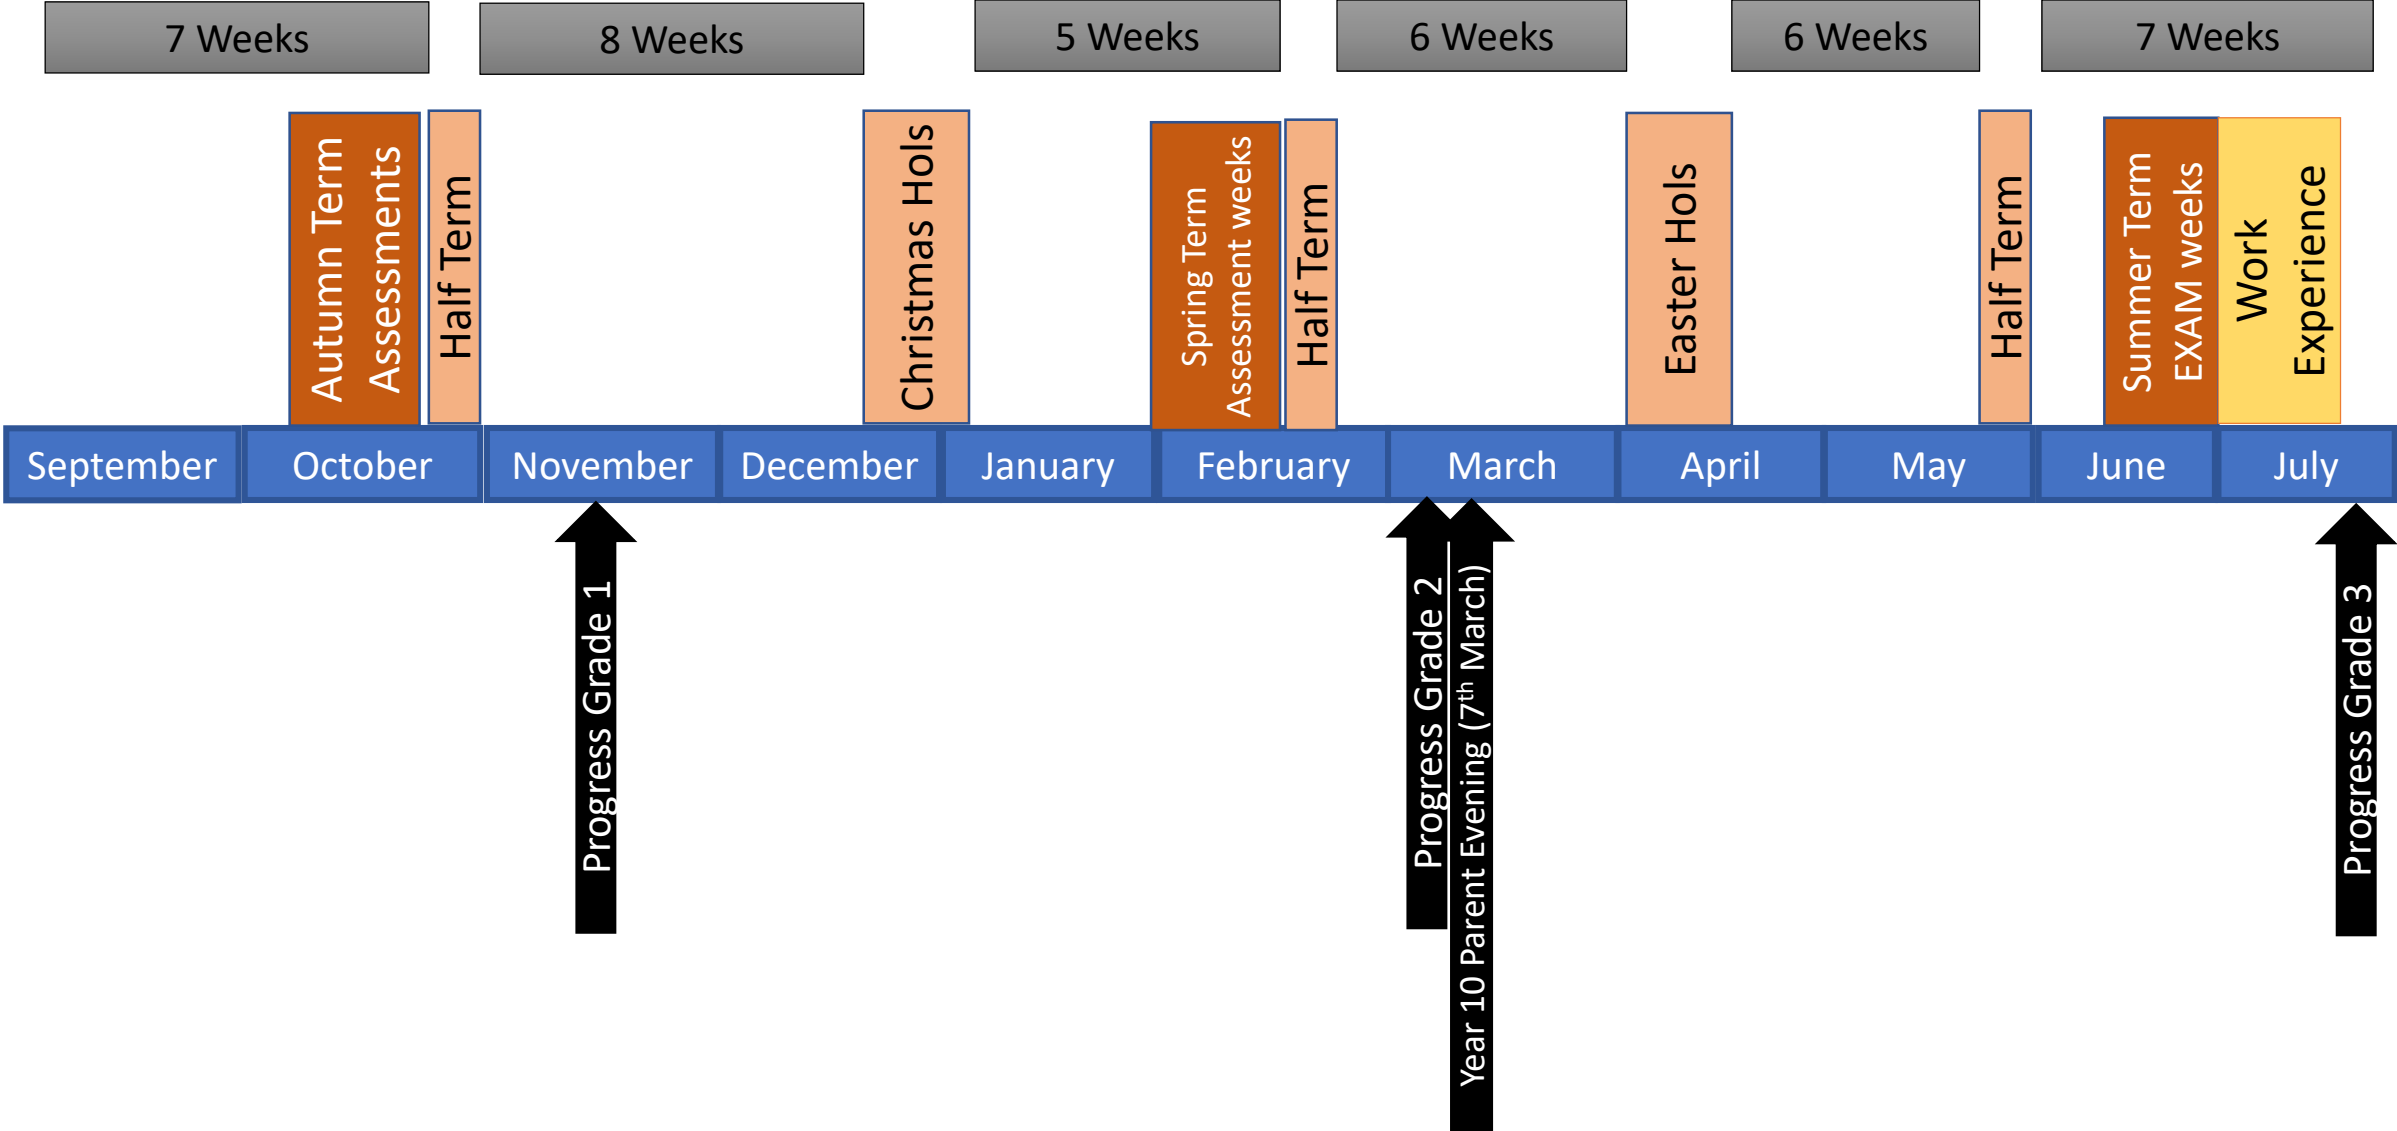

Year 10 Timeline

Year 11 Timeline

Year 11 information evening 12th Nov

LaSWAP OPEN EVENING 28th Nov

LaSWAP Application form deadline

Grade Prediction

Year 11 Parent Evening (29th Jan)

Grade Prediction